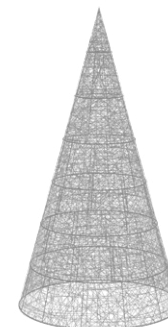

wyberz
rozmiar

dowolne
miejsce

pewność
na lata

niemiecka
jakość

wyberz
swój kolor

GIANT CONE 3D

STOŻEK MAXI 3D

SPOSÓB ARANŻACJI

Wolnostojący

OPCJONALNIE

Kolor niestandardowy: RAL.

Ozdoby świąteczne: światła LED zimne lub ciepłe z możliwością funkcji flash, bombki różnych wielkości i kolorów, inne

KOLOR STANDARDOWY

MATERIAŁ

Fiberglass

Kod Produktu	Wymiary	Waga	Kolor	Cena
555002 2 m (2 segmenty)	200 x Ø 100 cm	11 kg	biały	3 375 zł
555004 4 m (5 segmentów)	400 x Ø 200 cm	47 kg	biały	11 150 zł
555006 6 m (9 segmentów)	600 x Ø 300 cm	95 kg	biały	22 400 zł
555008 8 m (15 segmentów)	800 x Ø 400 cm	167 kg	biały	38 600 zł
555010 10 m (24 segmenty)	1000 x Ø 500 cm	275 kg	biały	62 900 zł
555012 12 m (35 segmentów)	1200 x Ø 600 cm	407 kg	biały	93 800 zł
555014 14 m (47 segmentów)	1400 x Ø 700 cm	551 kg	biały	134 500 zł
555016 16 m (59 segmentów)	1600 x Ø 800 cm	695 kg	biały	188 400 zł

- Stożek 3D max składa się z segmentów.
- Kolor niestandardowy: RAL (+20% ceny podstawowej)

Opiekun Handlowy: ☎ +48 68 455 62 69 ✉ info@terra-pl.eu

Ceny nie zawierają oświetlenia i systemu montażu | Podane ceny są cenami netto (+23% VAT)