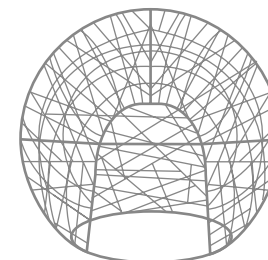

dowolne
miejsce

pewność
na lata

niemiecka
jakość

wyberz
swój kolor

IGLOO 3D
IGLO 3D

SPOSÓB ARANŻACJI

Wolnostojący

OPCJONALNIE

Kolor niestandardowy: RAL

Ozdoby świąteczne: światła LED zimne lub ciepłe z możliwością funkcji flash, bombki różnych wielkości i kolorów, inne

KOLOR STANDARDOWY

MATERIAŁ

Fiberglass

Kod Produktu	Wymiary	Waga	Kolor	Cena
900321 Igło z jednym wejściem	Ø 350 x 315 cm	69 kg	biały	20 430 zł
900520 Igło z dwoma wejściami	Ø 350 x 315 cm	70 kg	biały	20 275 zł

- Igło 3D składa się z 9 elementów.
- Kolor niestandardowy: RAL (+20% ceny podstawowej)

Opiekun Handlowy: ☎ +48 68 455 62 69 ✉ info@terra-pl.eu

Ceny nie zawierają oświetlenia i systemu montażu | Podane ceny są cenami netto (+23% VAT)