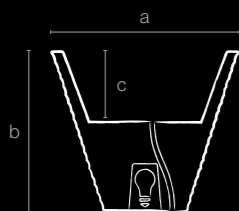

codice senza colore code without colour	Cm	dimensioni dimensions	litri liters	Confezione minima Minimum package	m³	pezzi pallet pcs pallet	m³
13 418 080 033	80	a 80 b 69 c 36	82	1 80x80x70h	0,40	5 80x80x216h	1,40
13 418 105 033	105	a 105 b 90 c 42	161	1 105x105x90h	0,99	2 105x120x144h	1,81

caratteristiche lampada: attacco E27, tensione max 220, potenza max 11 W, tipo risp. energ. standard

lamp characteristics: electrical coupling E27, max voltage 220, max electrical power 11 W, standard energy saving type lamp

caractéristiques de l'ampoule: culot E27, tension max 220, puissance max 11W, type économie d'énergie standard

charakteristik der Lampe E27 Fassung, max. 220 Volt max. 11 W. Energiesparlampe Typ Standard