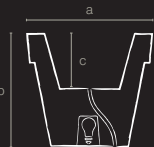

codice senza colore code without colour	Cm	dimensioni dimensions	litri liters	Confezione minima Minimum package	m³	pezzi pallet pcs pallet	m³	accessori accessories	
13 437 070	033	70	a 70 b 63 c 17	43	1	70x70x63h	0,30	4 80x80x220h	1,40
13 437 080	033	80	a 80 b 72 c 19	67	1	80x80x72h	0,40	4 80x80x220h	1,40
13 437 100	033	100	a 100 b 90 c 24	123	1	100x100x90h	0,90	3 100x120x220h	2,60
13 437 120	033	120	a 120 b 108 c 30	191	1	120x120x108h	1,50	2 120x120x220h	3,10

Fix Wall
pagina 227